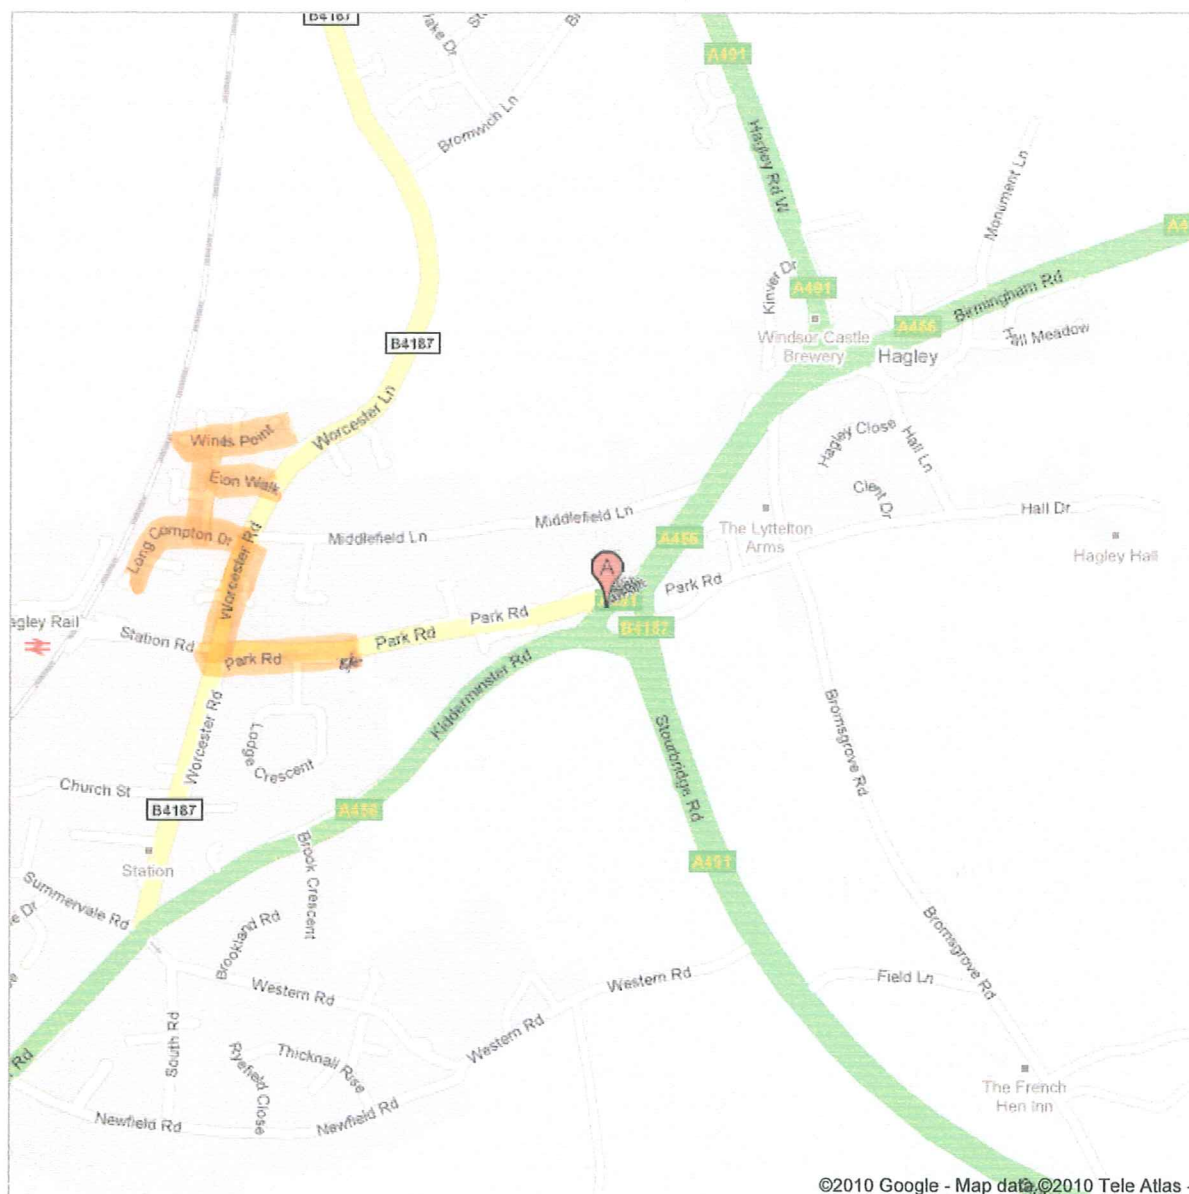

Appendix D

Google maps
UK

Address **Park Rd**
Hagley
Worcestershire DY9 0, UK

* **PROPOSED TRADING LOCATION**

From the map you see that I trade in several different streets as is the nature of my business as an ice cream mobile. I trade for around 1/2 hour each day in PARK RD. at home time to the children leaving school which I have been doing for the past eleven years.